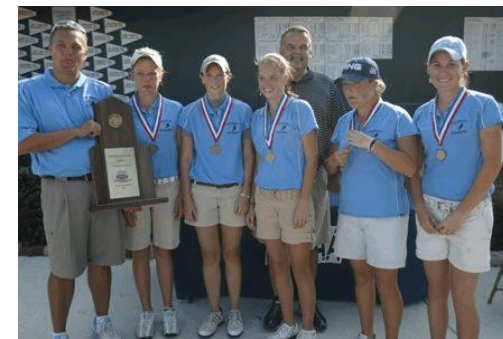

**BOYS CHAMPION  
HENRY CLAY HIGH SCHOOL**

*Chandler Gilbert  
Kenny Goodykoontz  
Ecton Green  
Miles Bell  
Ben Simpson*

**14<sup>TH</sup> ANNUAL  
KENTUCKY HIGH  
SCHOOL ALL-STATE GOLF  
TEAMS BANQUET**

**November 18, 2006**

**Big Spring Country Club  
Louisville, Kentucky**